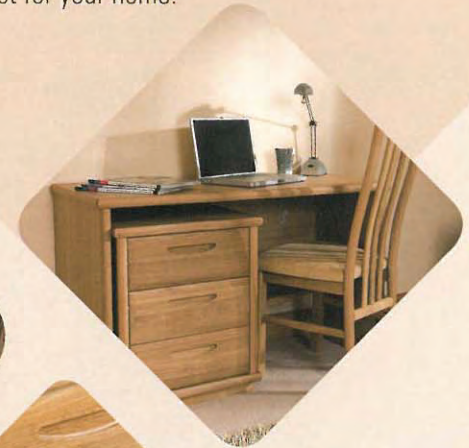

Bergen combines the traditional values of wood craftsmanship with Scandinavian inspired design creating a range of furniture that is both durable and flexible.

Crafted in solid oak and veneered panels, the Bergen range includes flexible dining room tables, elegant chairs, sideboards, display cabinets and occasional tables allowing you to choose the combination that works best for your home.